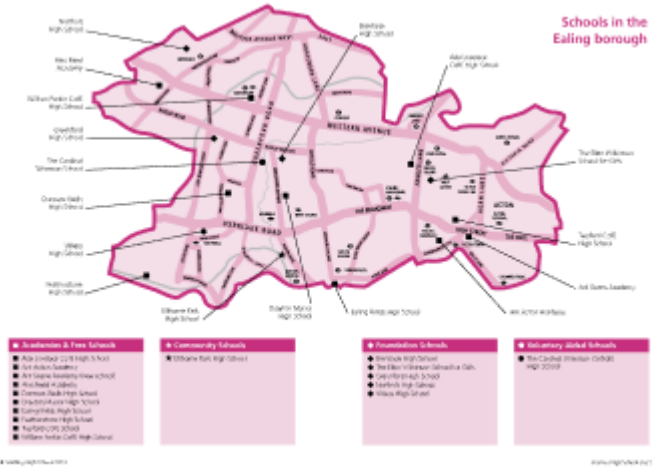

Ealing new headteacher handbook

2024-25

Ealing headteacher handover guidance and checklist

- [Ealing headteacher handover guidance and checklist for primary schools](#)
- [Ealing headteacher handover guidance and checklist for high schools](#)

Ealing schools location map

Ealing primary schools location map

Location of Primary Schools in London Borough of Ealing

Ealing secondary schools location map

Contact:

- **Ealing Grid for Learning:** egflwebteam@ealing.gov.uk
- **Ealing Learning Partnership (ELP), Business support:** elp@ealing.gov.uk 020 8825 7803