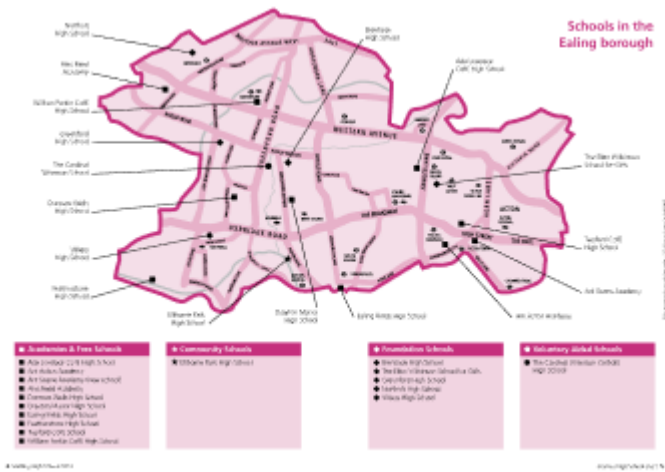

Ealing new headteacher handbook

2024-25

Ealing headteacher handover guidance and checklist

- [Ealing headteacher handover guidance and checklist for primary schools](#)
- [Ealing headteacher handover guidance and checklist for high schools](#)

Ealing schools location map

Ealing primary schools location map

Location of Primary Schools in London Borough of Ealing

Ealing secondary schools location map

Contact:

- **Ealing Grid for Learning:** egflwebteam@ealing.gov.uk
- **Ealing Learning Partnership (ELP), Business support:** elp@ealing.gov.uk 020 8825 7803