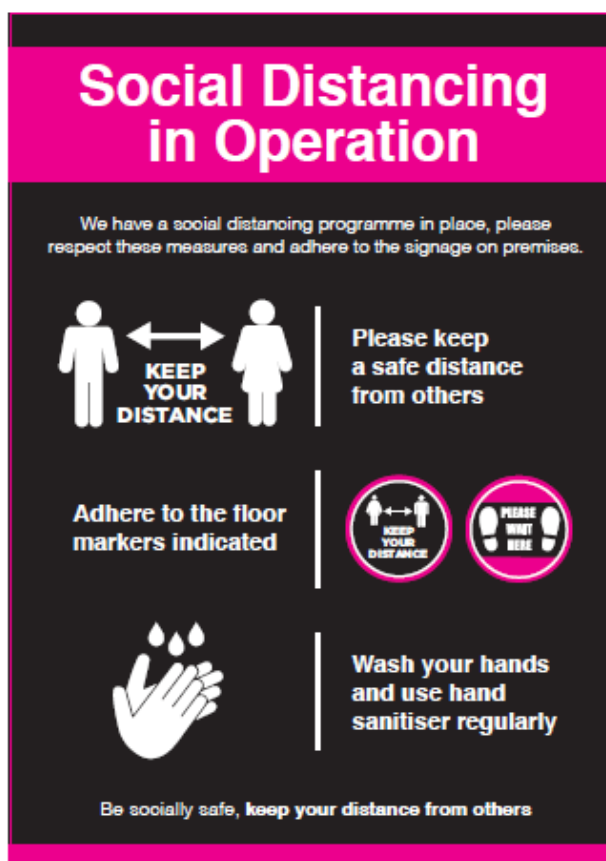

Social Distance laminated poster – for display at or near school entrance

3) Social Distancing notice suitable as poster for indoors or outdoors at school entrances for staff and visitors.

Offered in three sizes:

A3 (420mm x 297mm) with laminated (wipeable) surface

or

A2 (594mm x 420mm) with laminated (wipeable) surface

or

To fit A-Frame size (762mm x 508mm) suitable for path or pavement display (unlaminated).

PPS4