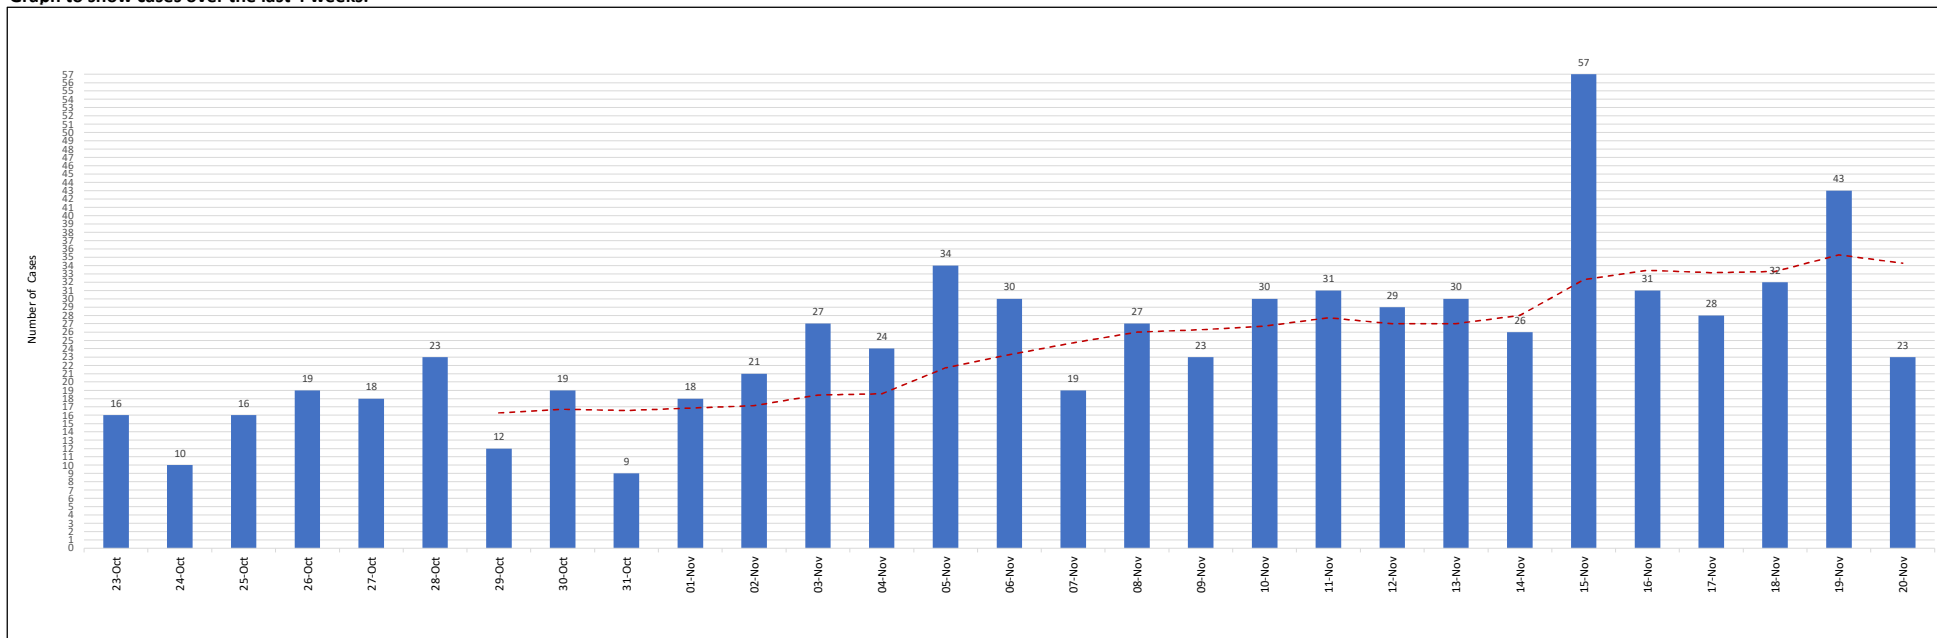

Weekly summary of Covid 19 Cases in Ealing Schools

Graph to show cases over the last 4 weeks:

Contacts:
Raj Chowdhury: ChowdhuryR@ealing.gov.uk
Lauren North: NorthL@ealing.gov.uk

The data presented is limited to the 20th November. Data can take up to 7 days to filter through so numbers may increase for recent days.